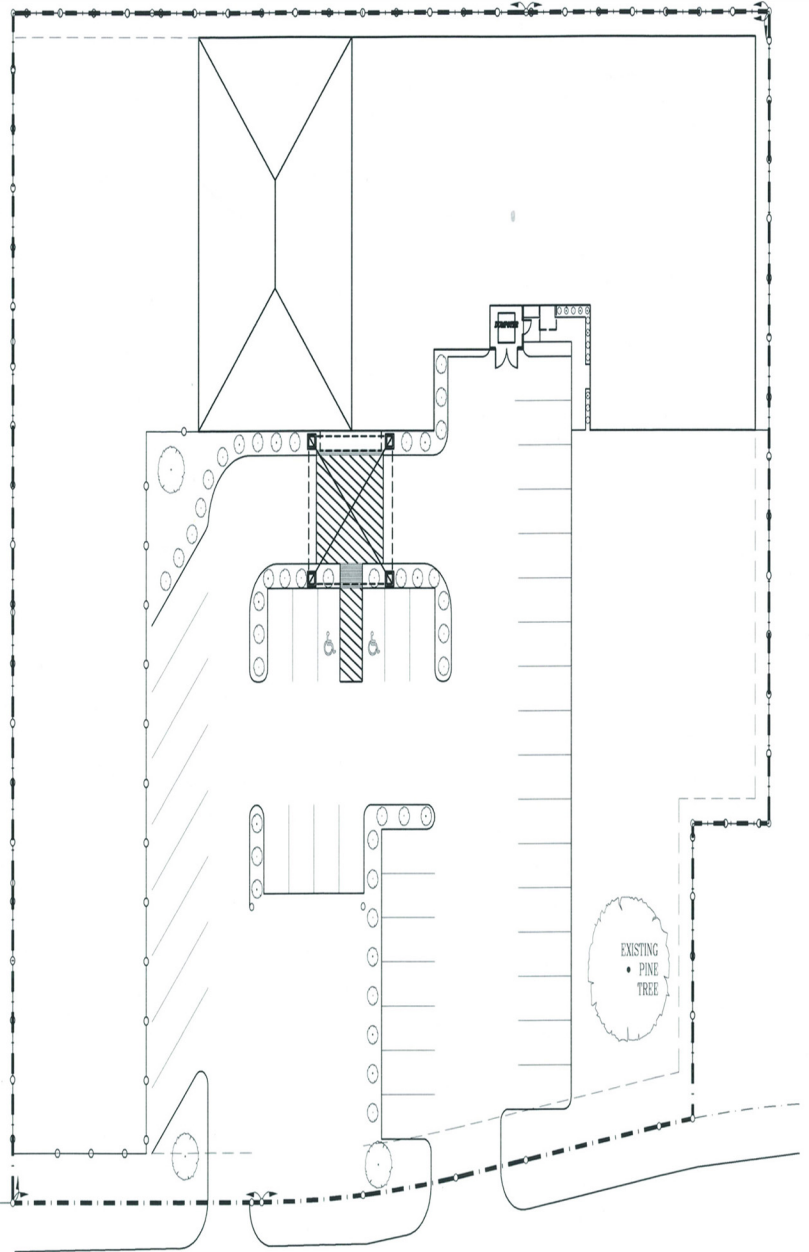

# Growing Scholars Montessori School

8821 Bridge Park Drive  
Houston, Texas 77064

BRIDGE PARK BOULEVARD

TNRG Designs  
15120 Northwest Freeway  
Suite 190  
Houston, Texas 77040 713-956-1000

Building Size: 15,000 S.Q.F.  
Completion Date: 9/04